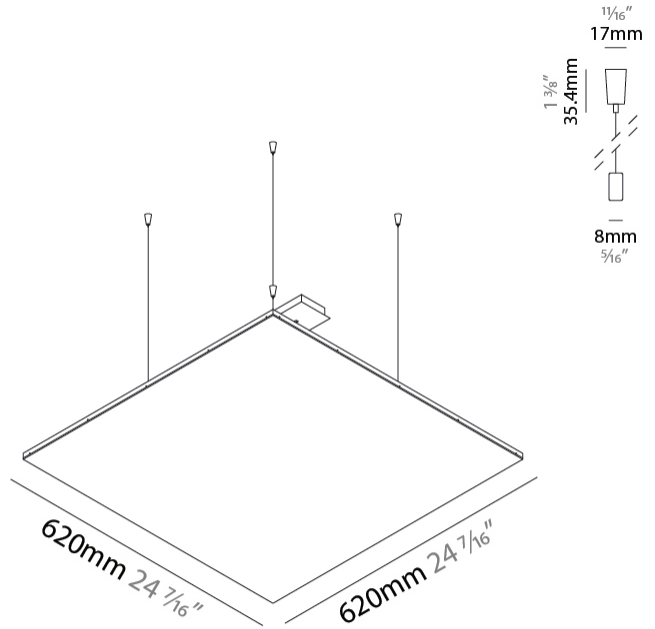

PROJECT	_____
TYPE	_____
SPECIFIER	_____
QUANTITY	_____
DATE	_____

CRISTAL SUSPENSION

A51072- -

base number   Color   Finish
Temperature   Options

1. To build a product code in our configurator select the specify button on the base model # product page
2. To build a manual product code on this datasheet choose from the options listed below in blue font and add the suffix to the base model #

GENERAL

Series: Cristal
Brand: Ivela
Division: Architectural
Mounting Type: Suspension
Mounting Location: Ceiling
Subcategory: Ambient

PHYSICAL

Shape: Square
Length (mm): 620
Length (in): 24 7/16
Width (mm): 620
Width (in): 24 7/16
Height (mm): 19
Height (in): 3/4
Max. Overall Height (mm): 2500
Max. Overall Height (in): 98 7/16
Light Distribution: Direct
Diffuser: PMMA - Opal
Fixture Finish: WHI / BLK / GLD
Fixture Material: Aluminum

ELECTRICAL

Lamp Type: LED
Input Wattage (W): 48
Dimming: Tri-Mode (Non-Dimming and Phase Dimming (120Vac only) and 0-10V Dimming)
Driver Included: No
Driver Location: Remote
Driver Type: Constant Voltage - Universal
Driver Class: Class 2
Input Voltage (V): 120 - 277
Output Voltage (V): 24

LED

Color Temperature (°K): 2700 / 3000 / 4000
Max. Delivered Lumen (lm): 2880 / 3000 / 3180
Nominal Lumen (lm): 5760 / 6000 / 6360
CRI: >93 CRI
Lamp Life (hrs): 50000

OPTICAL

RATINGS AND CERTIFICATIONS

Certified By: Certified for North American Standards
IP rating: IP20