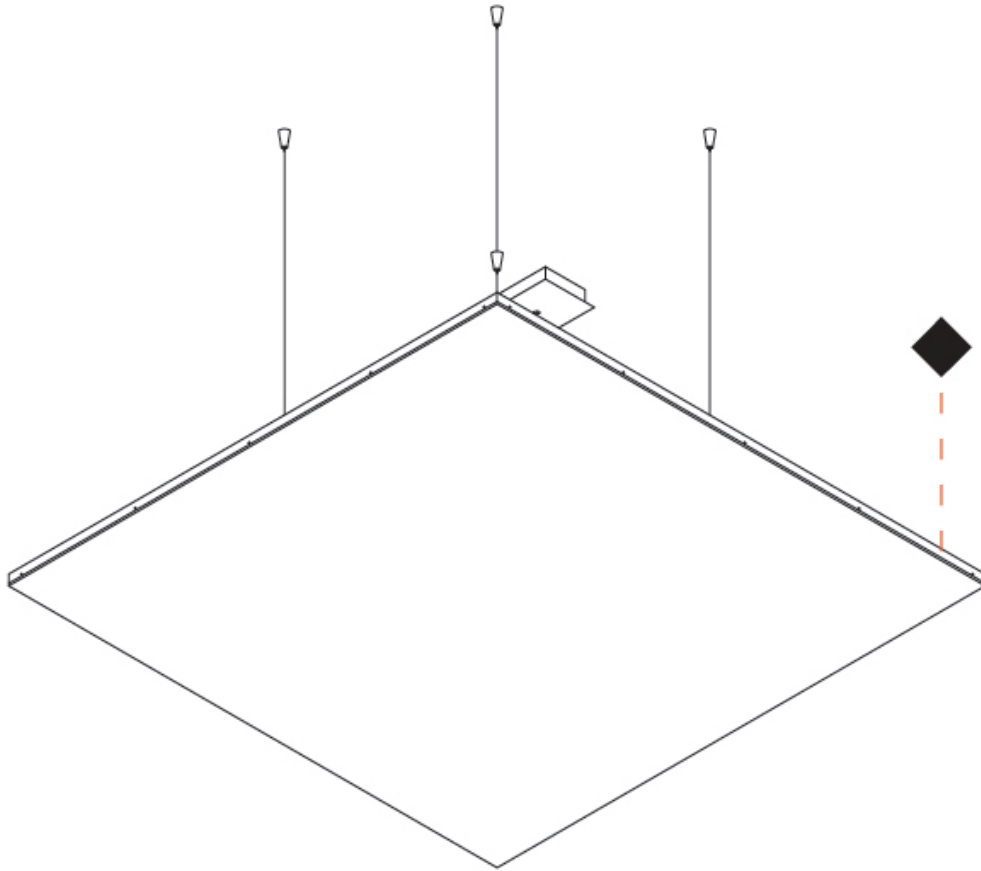

A51074-

PROJECT _____

TYPE _____

SPECIFIER _____

QUANTITY _____

DATE _____

A