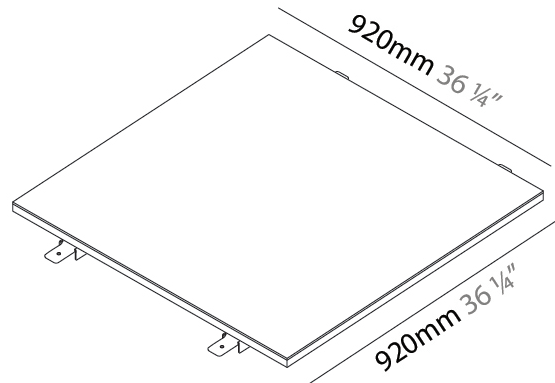

CRISTAL RECESSED

A56186- -

base number   Color   Finish
Temperature   Options

PROJECT
TYPE
SPECIFIER
QUANTITY
DATE

1. To build a product code in our configurator select the specify button on the base model # product page
2. To build a manual product code on this datasheet choose from the options listed below in blue font and add the suffix to the base model #

GENERAL

Series: Cristal
Brand: Ivela
Division: Architectural
Mounting Type: Recessed
Mounting Location: Ceiling
Subcategory: Ambient

PHYSICAL

Shape: Square
Length (mm): 920
Length (in): 36 1/4
Width (mm): 920
Width (in): 36 1/4
Height (mm): 19
Height (in): 3/4
Light Distribution: Direct
Diffuser: PMMA - Opal
Fixture Finish: WHI / BLK / GLD
Fixture Material: Aluminum

ELECTRICAL

Lamp Type: LED
Input Wattage (W): 72
Dimming: Tri-Mode (Non-Dimming and Phase Dimming (120Vac only) and 0-10V Dimming)
Driver Included: No
Driver Location: Remote
Driver Type: Constant Voltage - Universal
Driver Class: Class 2
Input Voltage (V): 120 - 277
Output Voltage (V): 24

LED

Color Temperature (°K): 2700 / 3000 / 4000
Max. Delivered Lumen (lm): 4320 / 4500 / 4770
Nominal Lumen (lm): 8640 / 9000 / 9540
CRI: >93 CRI
Lamp Life (hrs): 50000

OPTICAL

RATINGS AND CERTIFICATIONS

Certified By: CSA Certified to UL and CSA Standards
IP rating: IP20