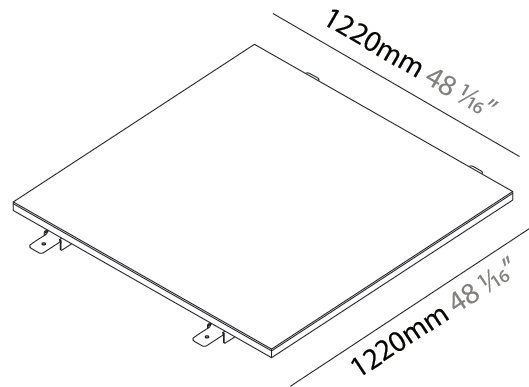

CRISTAL RECESSED

A56185-

base number   Color   Finish
Temperature   Options

1. To build a product code in our configurator select the specify button on the base model # product page
2. To build a manual product code on this datasheet choose from the options listed below in blue font and add the suffix to the base model #

GENERAL

Series: Cristal
Brand: Ivela
Division: Architectural
Mounting Type: Recessed
Mounting Location: Ceiling
Subcategory: Ambient

PHYSICAL

Shape: Square
Length (mm): 620
Length (in): 24 ⁷/₁₆
Width (mm): 620
Width (in): 24 ⁷/₁₆
Height (mm): 19
Height (in): 3/4
Light Distribution: Direct
Diffuser: PMMA - Opal
Fixture Finish: WHI / BLK / GLD
Fixture Material: Aluminum

ELECTRICAL

Lamp Type: LED
Input Wattage (W): 48
Dimming: Tri-Mode (Non-Dimming and Phase Dimming (120Vac only) and 0-10V Dimming)
Driver Included: No
Driver Location: Remote
Driver Type: Constant Voltage - Universal
Driver Class: Class 2
Input Voltage (V): 120 - 277
Output Voltage (V): 24

LED

Color Temperature (°K): 2700 / 3000 / 4000
Max. Delivered Lumen (lm): 2880 / 3000 / 3180
Nominal Lumen (lm): 5760 / 6000 / 6360
CRI: >93 CRI
Lamp Life (hrs): 50000

OPTICAL

RATINGS AND CERTIFICATIONS

Certified By: CSA Certified to UL and CSA Standards
IP rating: IP20

PROJECT
TYPE
SPECIFIER
QUANTITY
DATE