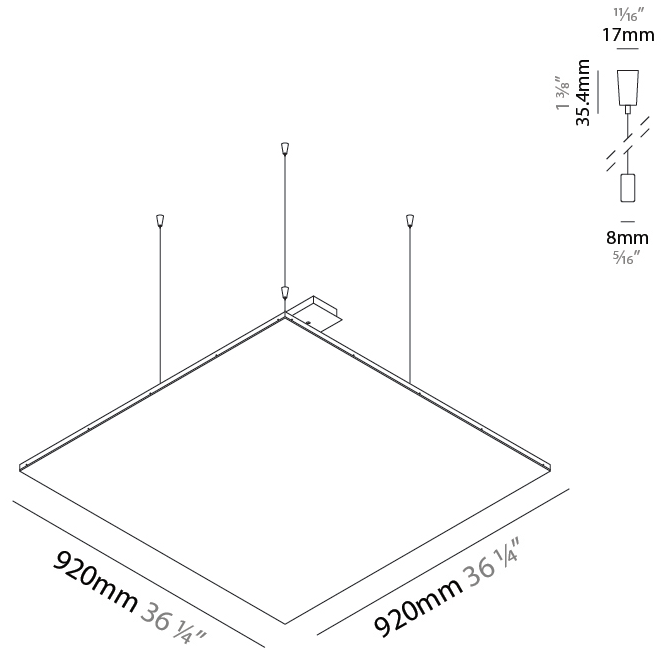

CRISTAL SUSPENSION

A51073- -

base number   Color   Finish
Temperature   Options

1. To build a product code in our configurator select the specify button on the base model # product page
2. To build a manual product code on this datasheet choose from the options listed below in blue font and add the suffix to the base model #

GENERAL

Series: Cristal
Brand: Ivela
Division: Architectural
Mounting Type: Suspension
Mounting Location: Ceiling
Subcategory: Ambient

PHYSICAL

Shape: Square
Length (mm): 920
Length (in): 36 1/4
Width (mm): 920
Width (in): 36 1/4
Height (mm): 19
Height (in): 3/4
Max. Overall Height (mm): 2500
Max. Overall Height (in): 98 7/16
Light Distribution: Direct
Diffuser: PMMA - Opal
Fixture Finish: WHI / BLK / GLD
Fixture Material: Aluminum

ELECTRICAL

Lamp Type: LED
Input Wattage (W): 72
Dimming: Tri-Mode (Non-Dimming and Phase Dimming (120Vac only) and 0-10V Dimming)
Driver Included: No
Driver Location: Remote
Driver Type: Constant Voltage - Universal
Driver Class: Class 2
Input Voltage (V): 120 - 277
Output Voltage (V): 24

LED

Color Temperature (°K): 2700 / 3000 / 4000
Max. Delivered Lumen (lm): 4320 / 4500 / 4770
Nominal Lumen (lm): 8640 / 9000 / 9540
CRI: >93 CRI
Lamp Life (hrs): 50000

OPTICAL

RATINGS AND CERTIFICATIONS

Certified By: Certified for North American Standards
IP rating: IP20

PROJECT
TYPE
SPECIFIER
QUANTITY
DATE