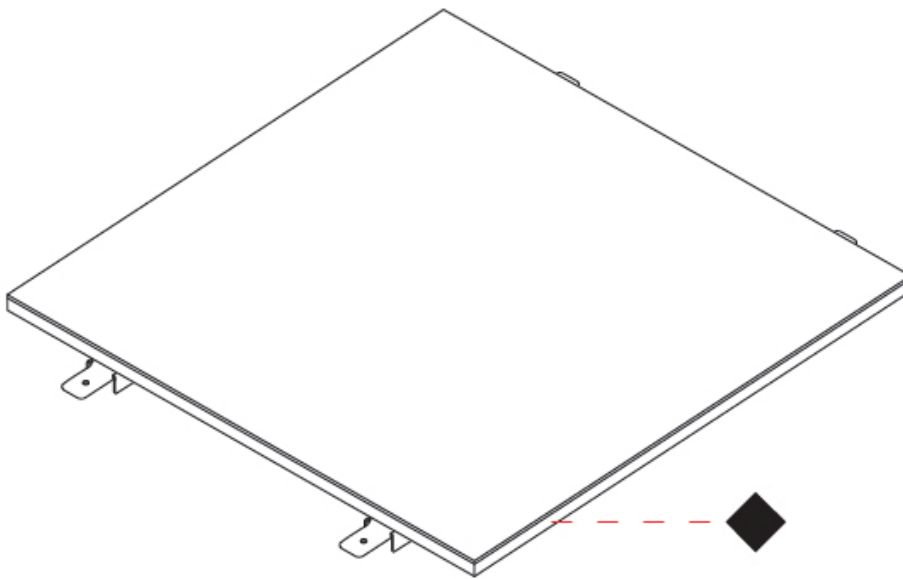

CRISTAL RECESSED

A56186-

PROJECT

TYPE

SPECIFIER

QUANTITY

DATE

A