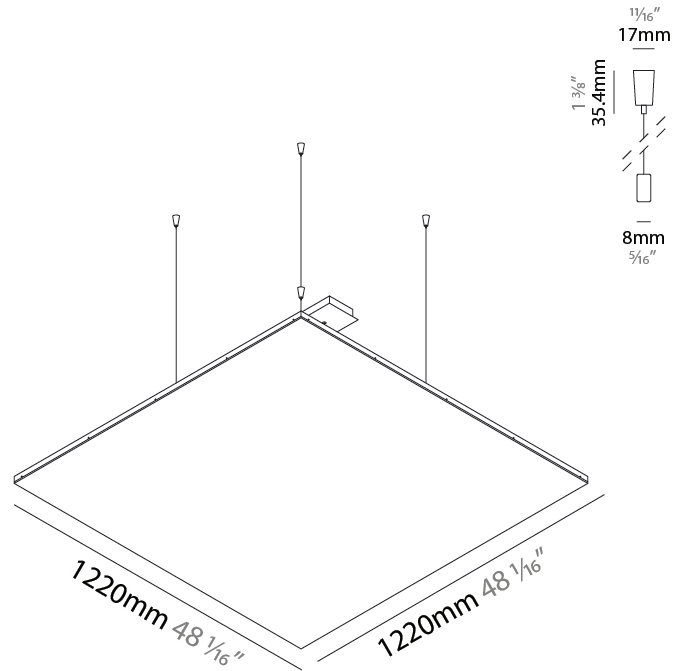

CRISTAL SUSPENSION

A51074- -

base number   Color   Finish
Temperature   Options

PROJECT
TYPE
SPECIFIER
QUANTITY
DATE

1. To build a product code in our configurator select the specify button on the base model # product page
2. To build a manual product code on this datasheet choose from the options listed below in blue font and add the suffix to the base model #

GENERAL

Series: Cristal
Brand: Ivela
Division: Architectural
Mounting Type: Suspension
Mounting Location: Ceiling
Subcategory: Ambient

PHYSICAL

Shape: Square
Length (mm): 1220
Length (in): 48 1/16
Width (mm): 1220
Width (in): 48 1/16
Height (mm): 19
Height (in): 3/4
Max. Overall Height (mm): 2500
Max. Overall Height (in): 98 7/16
Light Distribution: Direct
Diffuser: PMMA - Opal
Fixture Finish: WHI / BLK / GLD
Fixture Material: Aluminum

ELECTRICAL

Lamp Type: LED
Input Wattage (W): 96
Dimming: Tri-Mode (Non-Dimming and Phase Dimming (120Vac only) and 0-10V Dimming)
Driver Included: No
Driver Location: Remote
Driver Type: Constant Voltage - Universal
Driver Class: Class 1
Input Voltage (V): 120 - 277
Output Voltage (V): 24
Upon Request: Phase Dimming

LED

Color Temperature (*K): 2700 / 3000 / 4000
Max. Delivered Lumen (lm): 5760 / 6000 / 6360
Nominal Lumen (lm): 11520 / 12000 / 12720
CRI: >93 CRI
Lamp Life (hrs): 50000

OPTICAL

RATINGS AND CERTIFICATIONS

Certified By: Certified for North American Standards
IP rating: IP20