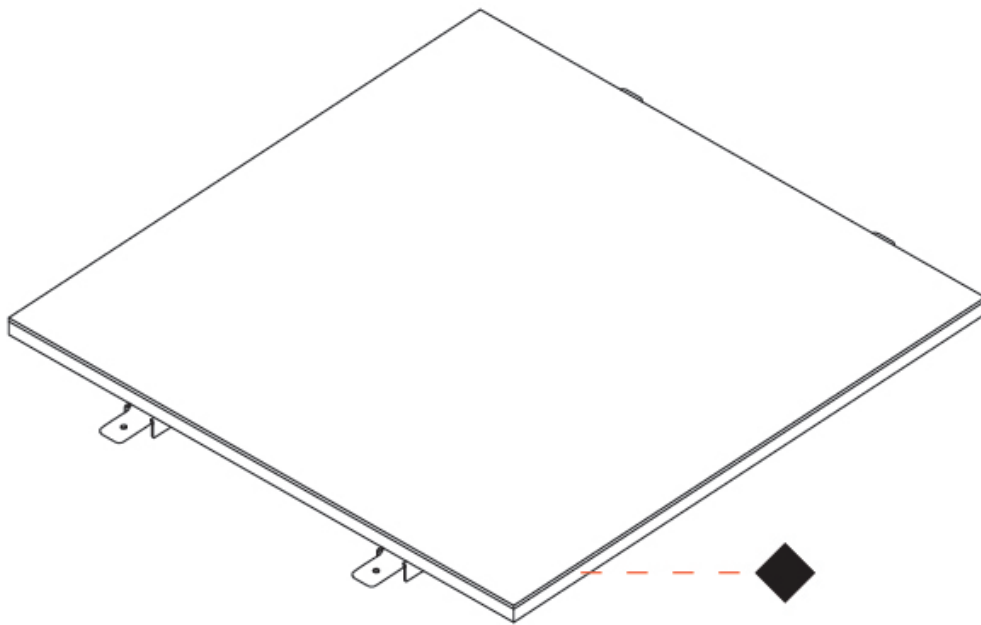

CRISTAL RECESSED

A56187-

PROJECT	_____
TYPE	_____
SPECIFIER	_____
QUANTITY	_____
DATE	_____